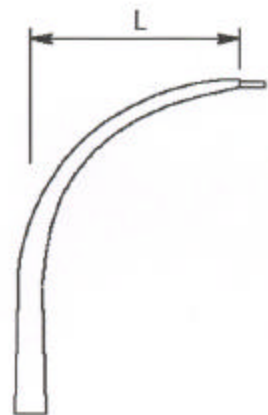

# BRACKETS & CROSS ARMS

TYPE 'A'

TENON

TYPE 'B'

TYPE 'G' BULLHORN

DOUBLE DAVIT ARM

SINGLE DAVIT ARM

TYPE 'F' BULLHORN

TYPE 'I' BULLHORN

TYPE 'H' BULLHORN

TYPE 'K' BULLHORN

ARMS-DVG

**SPINA'S STEEL WORKERS CO. LTD.**

229 Wilkinson Road, Brampton, ON L6T 4M2 Tel: (905) 453-2211 Fax: (905) 453-8334

[www.spinasteel.com](http://www.spinasteel.com)