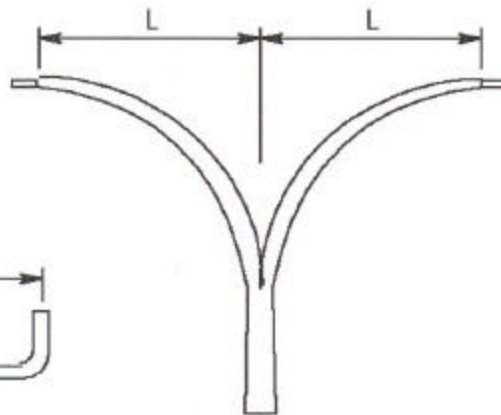

# BRACKETS & CROSS ARMS

TYPE 'A'

TENON

TYPE 'B'

TYPE 'G' BULLHORN

DOUBLE DAVIT ARM

SINGLE DAVIT ARM

TYPE 'F' BULLHORN

TYPE 'I' BULLHORN

TYPE 'H' BULLHORN

TYPE 'K' BULLHORN

ARMS-DVG

**SPINA'S STEEL WORKERS CO. LTD.**

229 Wilkinson Road, Brampton, ON L6T 4M2 Tel: (905) 453-2211 Fax: (905) 453-8334

[www.spinasteel.com](http://www.spinasteel.com)