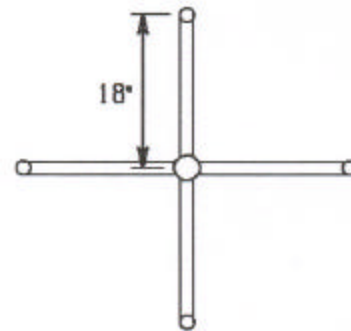

# BRACKETS & CROSS ARMS

TYPE 'A'

TENON

TYPE 'B'

TYPE 'G' BULLHORN

DOUBLE DAVIT ARM

SINGLE DAVIT ARM

TYPE 'F' BULLHORN

TYPE 'I' BULLHORN

TYPE 'H' BULLHORN

TYPE 'K' BULLHORN

ARMS-DVG

**SPINA'S STEEL WORKERS CO. LTD.**

229 Wilkinson Road, Brampton, ON L6T 4M2 Tel: (905) 453-2211 Fax: (905) 453-8334

[www.spinasteel.com](http://www.spinasteel.com)